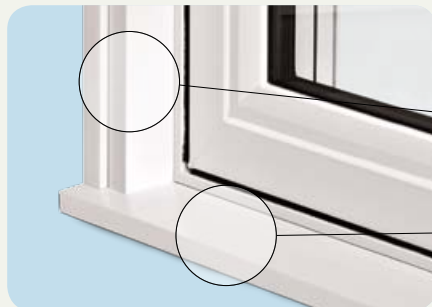

WHITE

COPPERTONE

FAUX BRONZE

OIL RUBBED BRONZE

BRUSHED ANTIQUE CHROME

SATIN NICKEL

NEW

Brickmold With Cap – Give your home a refined architectural look with our new 2" brickmold.

NEW

Exterior Extension – Our new 2" x ½" extrusion can be used as a sill extension (shown), or can surround the window as brickmolding.

For more information, please visit our website

NORTHSTARWINDOWS.COM