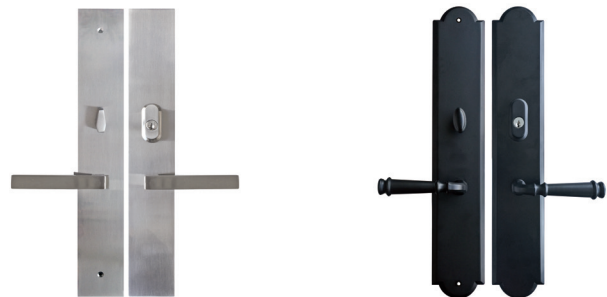

BARCELONA KNOBSETS

Shown in Flat Black & Satin Nickel
Available in Round Rose

STRAIT HANDLESET
in satin nickel

PREMIER DEADBOLTS

Shown in Flat Black
Available in Round or Square Rose

Shown in Satin Nickel
Available in Round or Square Rose

SMART DEADBOLTS

Shown in Flat Black & Satin Nickel
Available with or without Bluetooth

DIGITAL DEADBOLTS

Shown in Flat Black & Satin Nickel

FEATURES:

- iOS & Android Compatible
- Bluetooth Connectivity
- Lock & Unlock via your Smartphone or Tablet
- Digital Key Distribution
- Event Logs

FEATURES:

- Contemporary Style
- Low Battery Indicator
- Vacation Mode
- Auto-Lock Option
- Volume Control

ROMA MULTIPPOINT
in flat black

VENICE LOCKSETS

Shown in Flat Black & Satin Nickel
3-Point Security Automatic Door Lock

ROMA LOCKSETS

Shown in Flat Black & Satin Nickel
3-Point Security Automatic Door Lock

STATEMENT LOCKSETS

MODERN
SN + FB

COLONIAL
SN + FB

These larger faceplates are designed to enhance the beauty of your entry door.