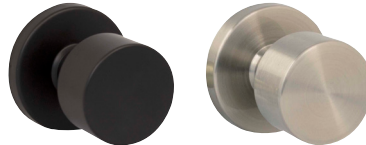

BERGEN LEVERS

Shown in Flat Black & Satin Nickel
Available in Round Rose

VEGA LEVERS

Shown in Flat Black & Satin Nickel
Available in Round or Square Rose

CROSS FLOW LEVERS

Shown in Flat Black & Satin Nickel
Available in Round Rose

PACE LINE LEVERS

Shown in Flat Black & Satin Nickel
Available in Round or Square Rose

ARC DECO LEVERS

Shown in Flat Black & Satin Nickel
Available in Round Rose

SLIP STREAM LEVERS

Shown in Flat Black & Satin Nickel
Available in Round Rose

BARCELONA KNOBSETS

Shown in Flat Black & Satin Nickel
Available in Round Rose

STRAIT HANDLESET
in satin nickel

PREMIER DEADBOLTS

Shown in Flat Black
Available in Round or Square Rose

Shown in Satin Nickel
Available in Round or Square Rose

SMART DEADBOLTS

Shown in Flat Black & Satin Nickel
Available with or without Bluetooth

DIGITAL DEADBOLTS

Shown in Flat Black & Satin Nickel

FEATURES:

- iOS & Android Compatible
- Bluetooth Connectivity
- Lock & Unlock via your Smartphone or Tablet
- Digital Key Distribution
- Event Logs